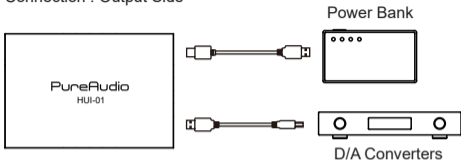

Computer or NAS

Connection : Output Side

General

Dimensions [W x H x D] : 45mm x 24mm x 69mm

Weight : 66g

Package content

The HUI-01 x 1 (Black)

USB TYPE-A to TYPE-C cable x 1