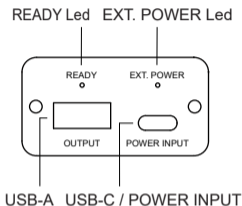

PureAudio

HUI-01

High-Speed USB Isolator
User's Manual V 1.0

Quick Start Guide

1. Input Panel View

2. Output Panel View

Input Side :

Input Select : Switch between using IN1 or IN2 input.

IN1 : Please use TYPE-C cable to connect to the device, this input supports OTG mode, such as smart phone or iPad Air 5.

IN2 : Please use TYPE-B cable to connect to the device, such as computer or NAS device.

Output Side :

READY Led : Lights up to indicate that the input is connected to a computer or an available device, please do not plug in a charger or other power supply devices to IN1 and IN2.

EXT. POWER Led : Lights up to indicate that the power input terminal is connected to an external power source.

USB-A : This is the output port, please use TYPE-A cable to connect to the device, such as a D/A converters or other USB downstream device.

Power Input : This is the input port, please use a TYPE-C cable to connect to a 5 volt power supply device, such as a 5 volt power bank, Do not plug in a power supply with more than 5 volts to avoid equipment damage.