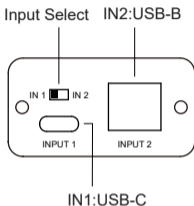

PureAudio

HUI-01

High-Speed USB Isolator
User's Manual V 1.0

Quick Start Guide

1. Input Panel View

2. Output Panel View

Input Side :

Input Select : Switch between using IN1 or IN2 input.

IN1 : Please use TYPE-C cable to connect to the device, this input supports OTG mode, such as smart phone or iPad Air 5.

IN2 : Please use TYPE-B cable to connect to the device, such as computer or NAS device.

Output Side :

READY Led : Lights up to indicate that the input is connected to a computer or an available device, please do not plug in a charger or other power supply devices to IN1 and IN2.

EXT. POWER Led : Lights up to indicate that the power input terminal is connected to an external power source.

USB-A : This is the output port, please use TYPE-A cable to connect to the device, such as a D/A converters or other USB downstream device.

Power Input : This is the input port, please use a TYPE-C cable to connect to a 5 volt power supply device, such as a 5 volt power bank, Do not plug in a power supply with more than 5 volts to avoid equipment damage.